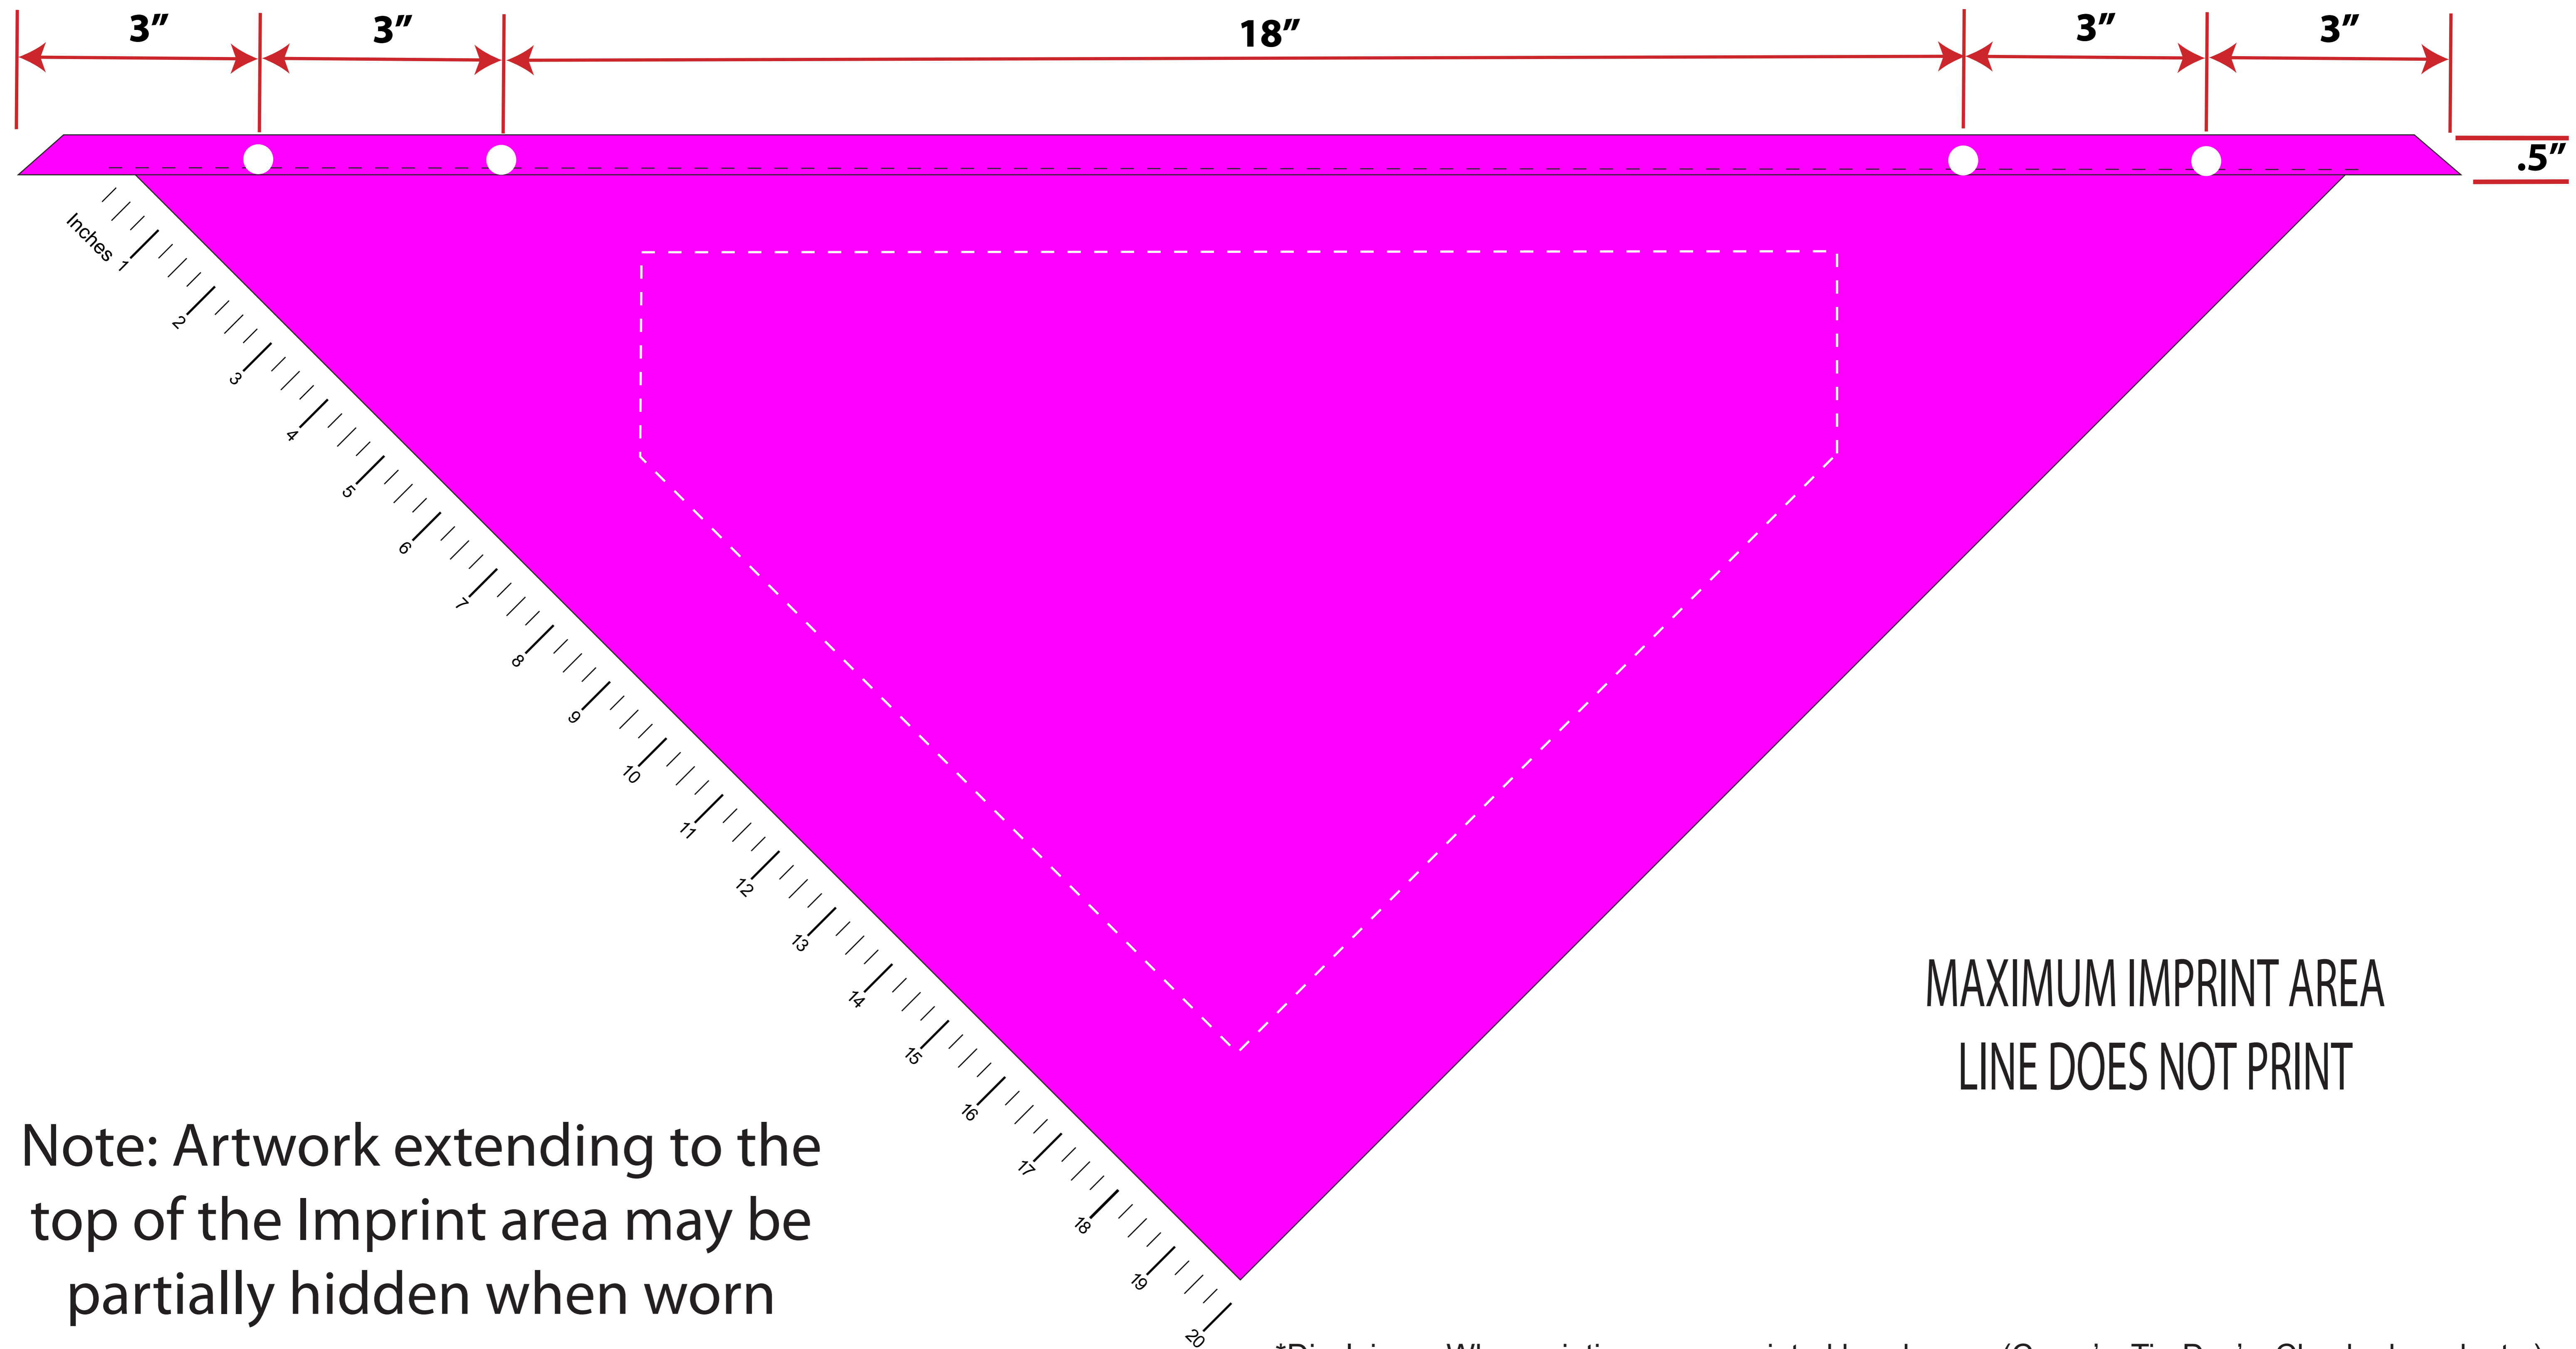

Finished Size  
19 x 19 x 29 Triangle

Neck Size  
18" 22" 26"

Note: Artwork extending to the top of the Imprint area may be partially hidden when worn

MAXIMUM IMPRINT AREA  
LINE DOES NOT PRINT

\*Disclaimer: When printing on pre-printed bandannas (Camo's, Tie-Dye's, Checkerboard, etc.) the background image may change the ink colors and/or pattern may show up through the ink.\*

Upon approving this proof, it is with understanding that it is on an import product and the cut sides may have a 5% variance. Import bandannas are not perfectly square.

Job Number/Name: Bandanna

Print Color/s: