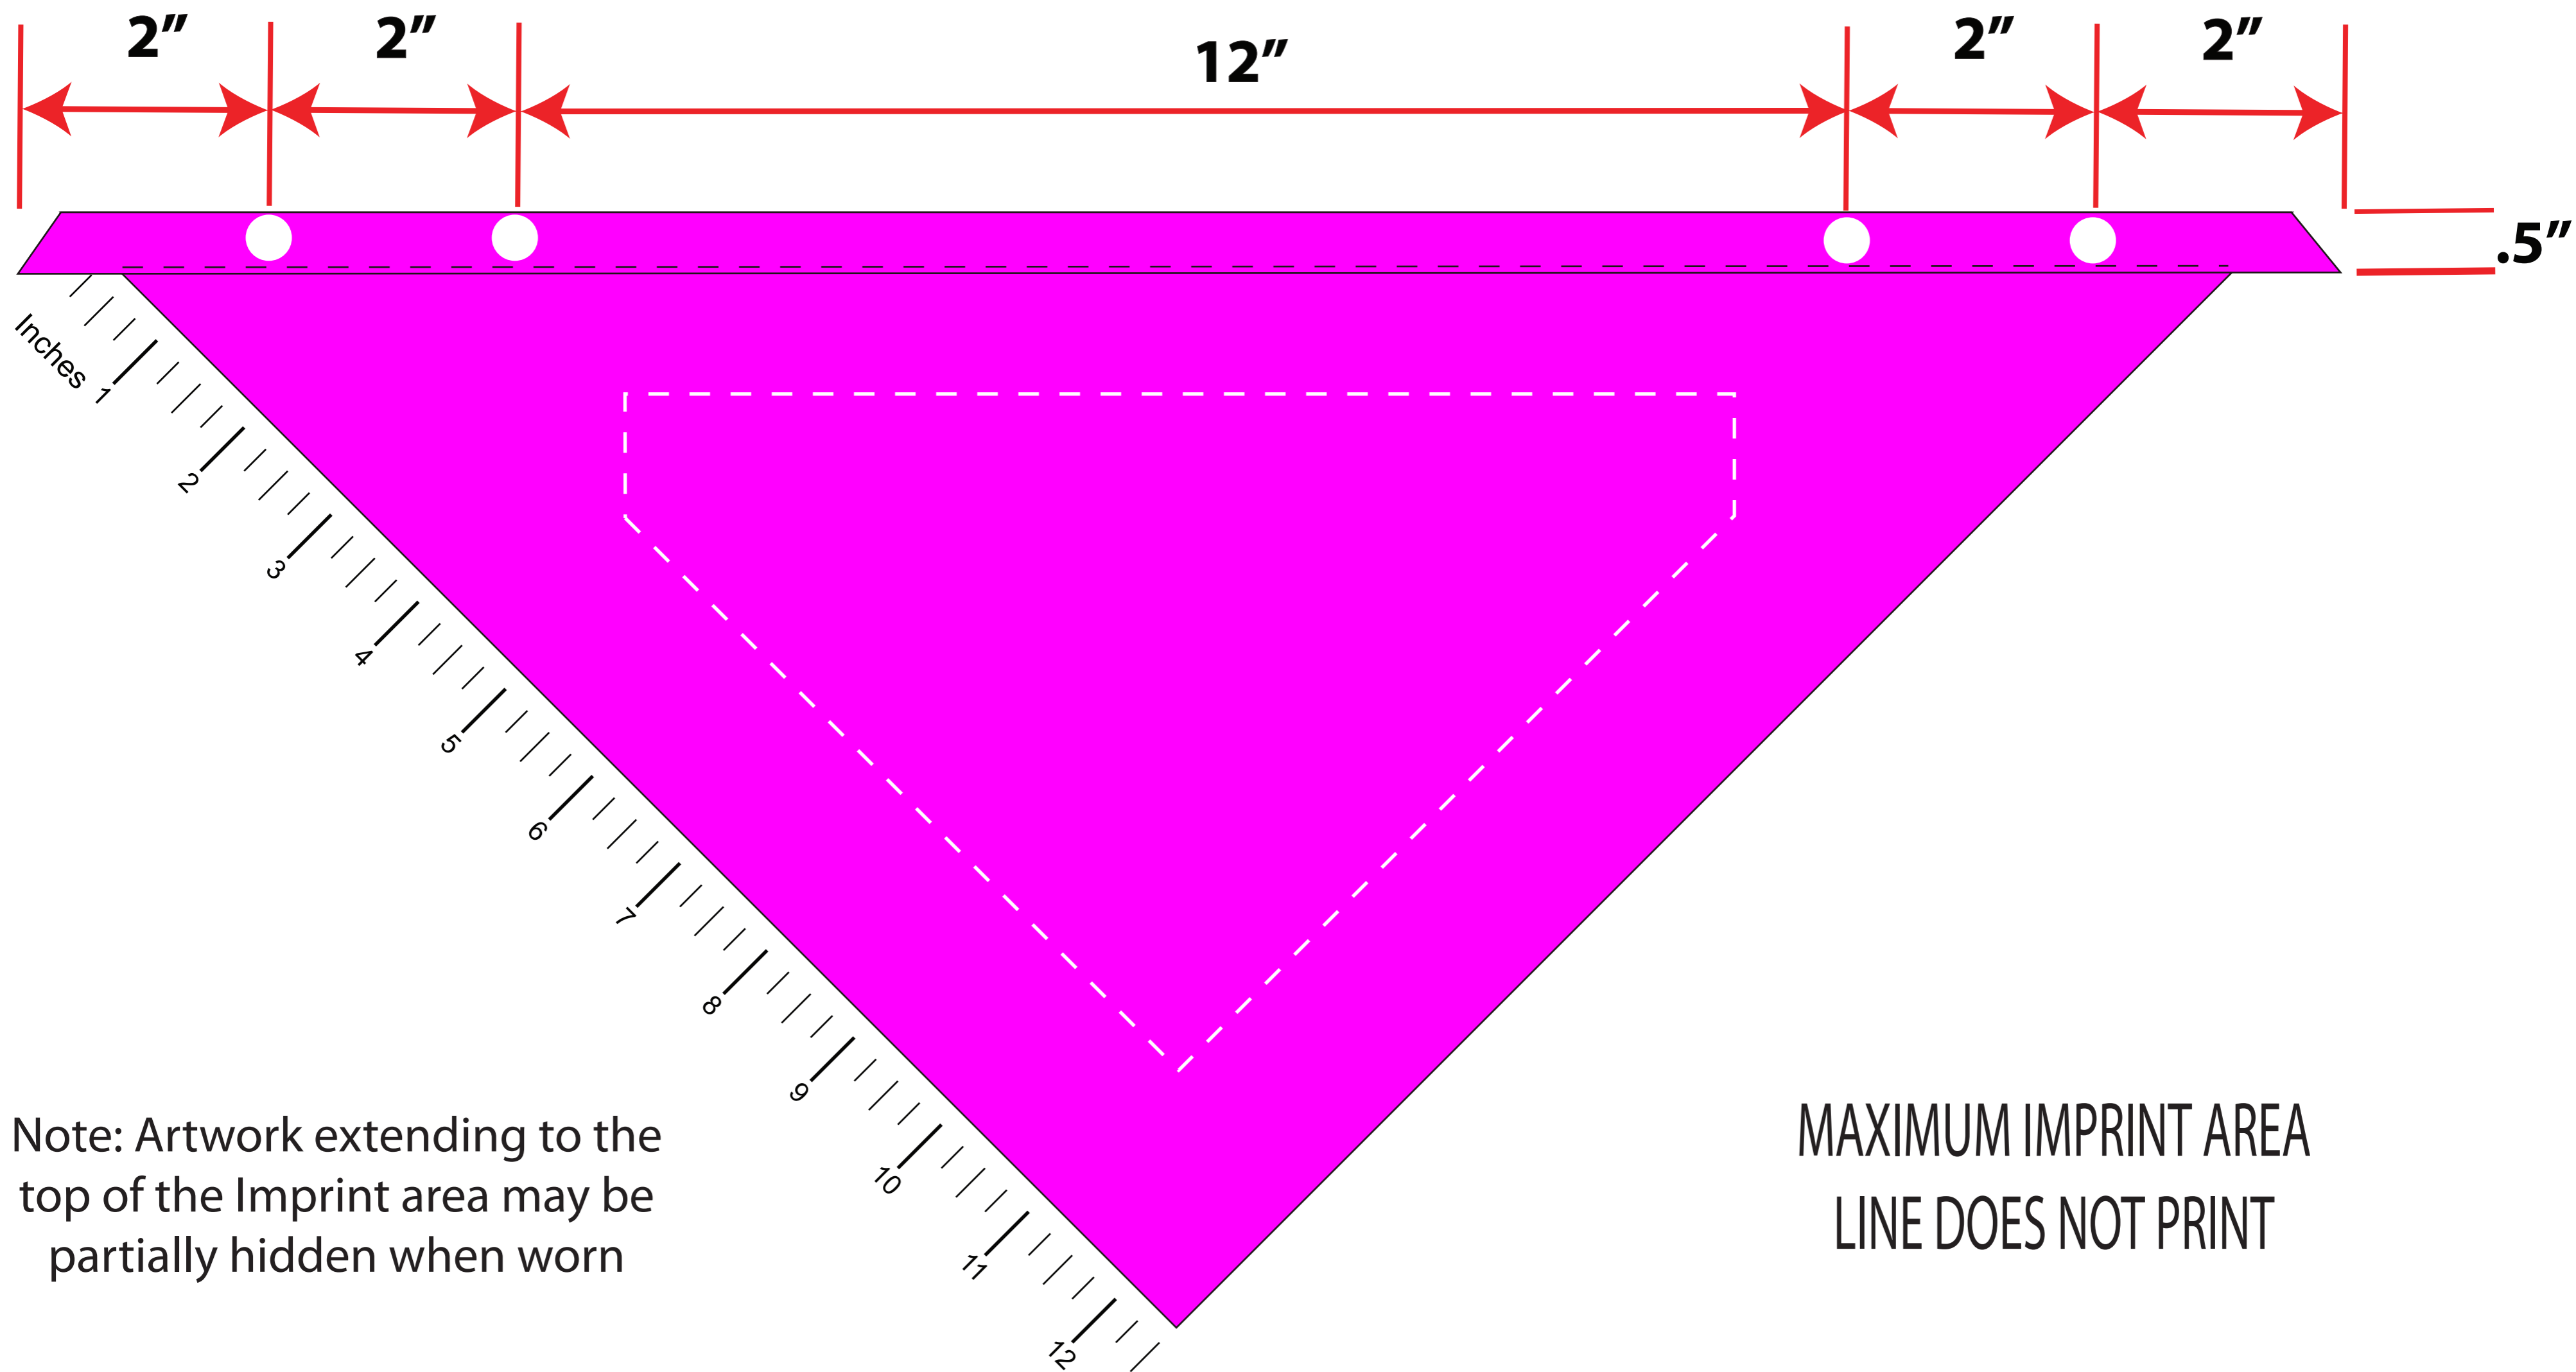

Neck Size 12" 14" 16"

Note: Artwork extending to the top of the Imprint area may be partially hidden when worn

MAXIMUM IMPRINT AREA
LINE DOES NOT PRINT

Upon approving this proof, it is with understanding that it is on an import product and the cut sides may have a 5% variance. Import bandannas are not perfectly square.

Job Number/Name: Small Template

Print Color/s:

Special Instructions: