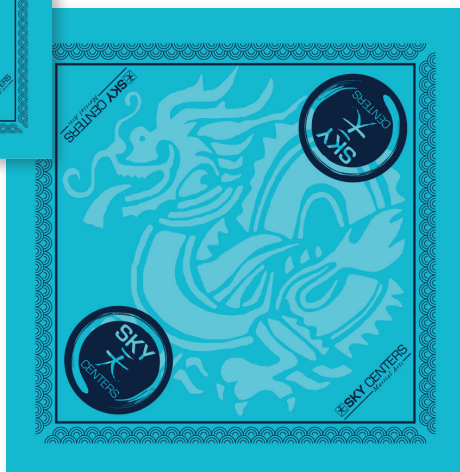

Watermark samples