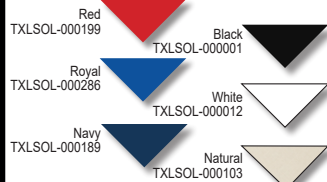

X LARGE

4827T Series
27" x 27" x 38" 6 Colors
USA MADE; 100% Cotton