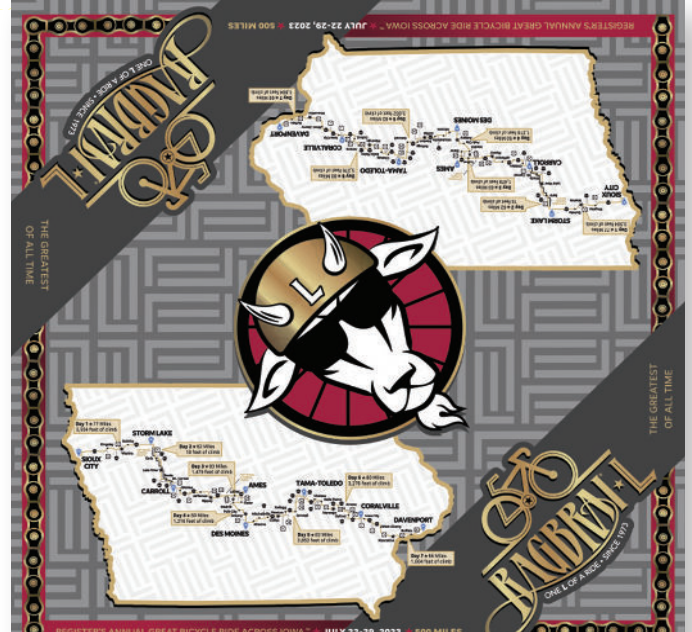

MAP-WEAR BANDANNAS

Your brand will never get lost!

Coastal Map

Lake Map

Trail Map

Treasure Map

- TRAILS • CAMPS • MARATHONS • SCHOOLS
- CAMPUSES • STATE PARKS • HIKING • FESTIVALS
- SCAVENGER HUNTS • LAKES • CITY VISITORS

Map + Wear™

Let us MAP out your brand on bandannas.
Choose from over 26 stock colors or custom PMS match.

A BANDANNA is the perfect Map!
It doesn't tear, it's eco-sustainable and it has multitudes of uses!
Always with you when you need it... wear or fold.

MULTIFUNCTIONAL MAP WEAR CATEGORIES

SCHOOLS/CAMPUSES

WALKS/RACE ROUTES

EVENTS/FESTIVALS

PARKS/LAKES/HIKING