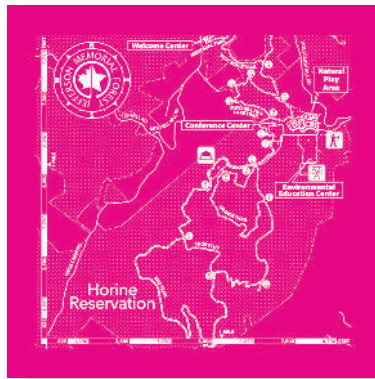

MAP-WEAR BANDANNAS

Your brand will never get lost!

Coastal Map

Lake Map

Trail Map

Treasure Map

- TRAILS • CAMPS • MARATHONS • SCHOOLS
- CAMPUSES • STATE PARKS • HIKING • FESTIVALS
- SCAVENGER HUNTS • LAKES • CITY VISITORS

Map + Wear™

Let us MAP out your brand on bandannas.
Choose from over 26 stock colors or custom PMS match.

A BANDANNA is the perfect Map!
It doesn't tear, it's eco-sustainable and it has multitudes of uses!
Always with you when you need it... wear or fold.

MULTIFUNCTIONAL MAP WEAR CATEGORIES

SCHOOLS/CAMPUSES

WALKS/RACE ROUTES

EVENTS/FESTIVALS

PARKS/LAKES/HIKING