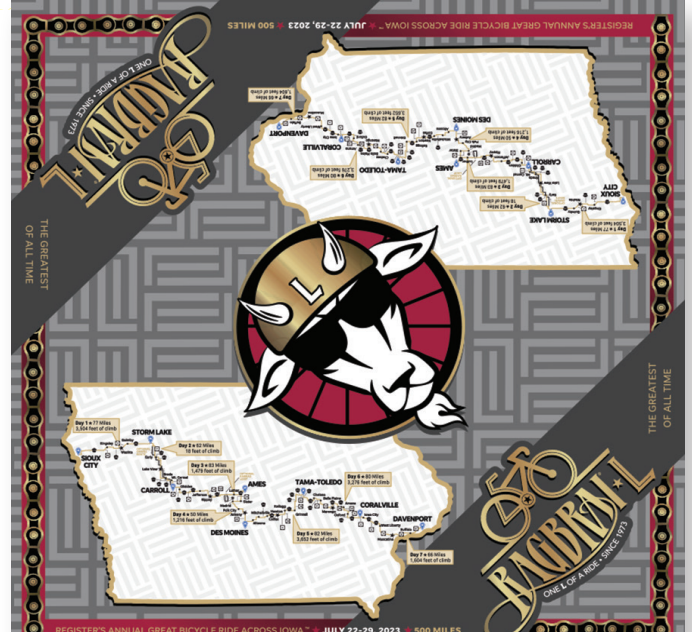

MAP-WEAR BANDANNAS

Your brand will never get lost!

Coastal Map

Lake Map

Trail Map

Treasure Map

- TRAILS • CAMPS • MARATHONS • SCHOOLS
- CAMPUSES • STATE PARKS • HIKING • FESTIVALS
- SCAVENGER HUNTS • LAKES • CITY VISITORS

Map ♦ Wear™

Let us MAP out your brand on bandannas.
Choose from over 26 stock colors or custom PMS match.

A BANDANNA is the perfect Map!
It doesn't tear, it's eco-sustainable and it has multitudes of uses!
Always with you when you need it... wear or fold.

MULTIFUNCTIONAL MAP WEAR CATEGORIES

SCHOOLS/CAMPUSES

WALKS/RACE ROUTES

EVENTS/FESTIVALS

PARKS/LAKES/HIKING