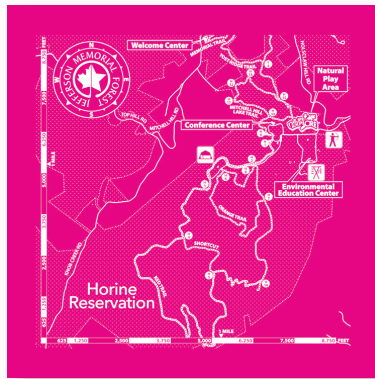

MAP-WEAR BANDANNAS

Your brand will never get lost!

Coastal Map

Lake Map

Trail Map

Treasure Map

- TRAILS • CAMPS • MARATHONS • SCHOOLS
- CAMPUSES • STATE PARKS • HIKING • FESTIVALS
- SCAVENGER HUNTS • LAKES • CITY VISITORS

Map ♦ Wear™

Let us MAP out your brand on bandannas.
Choose from over 26 stock colors or custom PMS match.

A BANDANNA is the perfect Map!
It doesn't tear, it's eco-sustainable and it has multitudes of uses!
Always with you when you need it... wear or fold.

MULTIFUNCTIONAL MAP WEAR CATEGORIES

SCHOOLS/CAMPUSES

WALKS/RACE ROUTES

EVENTS/FESTIVALS

PARKS/LAKES/HIKING