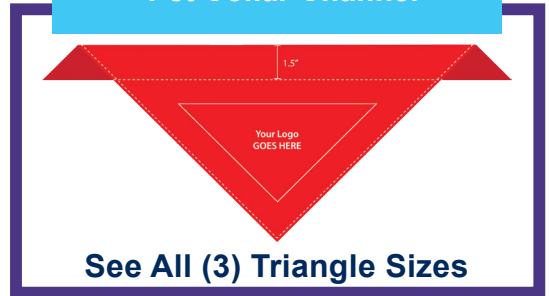

Sew in Brand Label

Edge sewn in label.

Pet Collar Channel

See All (3) Triangle Sizes

Arm Fold

FOLDING OPTIONS:

For up-to-date pricing & product details view our industry search engines & website: Caro-Line.net, ESP or SAGE

16th Fold only NOT BAGGED

Sweatband Fold

Design tip: Align your imprint above and below the diagonal center line for a sweatband fold.

Headband Design: Place the image you want to appear on the forehead above and below the corner-to-corner diagonal line. Image should be no taller than 1 1/2" to 2" and between 6" to 8" wide. If you use two different imprints you get two ways to wear the bandanna.