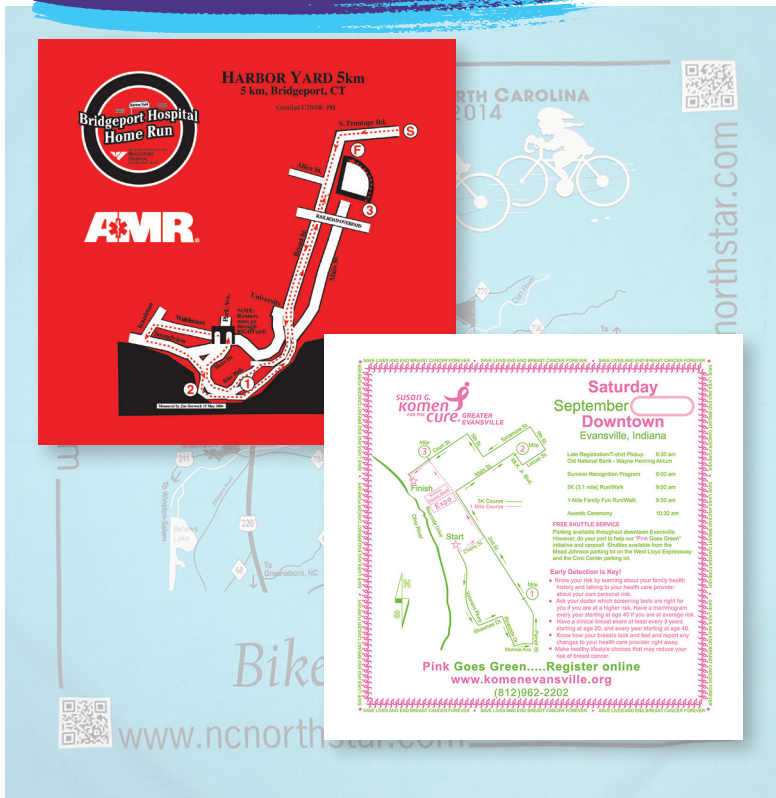

Map ♦ Wear™

Let us MAP out your brand on bandannas.  
Choose from over 26 stock colors or custom PMS match.

**A BANDANNA** is the perfect Map!  
It doesn't tear, it's eco-sustainable and it has multitudes of uses!  
Always with you when you need it... wear or fold.

ASI 44020

SAGE 55185

PPAI 113413

BandannaPromotions.com

# MULTIFUNCTIONAL MAP WEAR CATEGORIES

## WALKS/RACE ROUTES