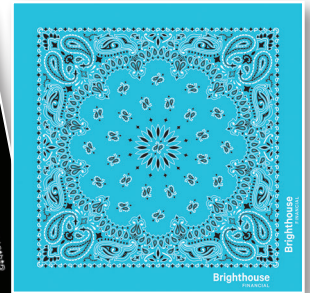

ECONOMICAL GRADE PAISLEY 2-SIDED COLOR DYED BANDANNAS

IMPORT: Best Value 22" x 22" SCREEN PRINT & DIGITAL TRANSFER

Screen print or full color transfer on our import classic paisley designs

1" x 18" edge print

Imprint area
90 degree corner print

Paisley Pastel
B22PAI-100045

Digital Transfer Shown

Paisley Rainbow
B22PAI-100046

SCREEN PRINT

STOCK
COLORS

23
STYLES
TO
CHOOSE
FROM

OR